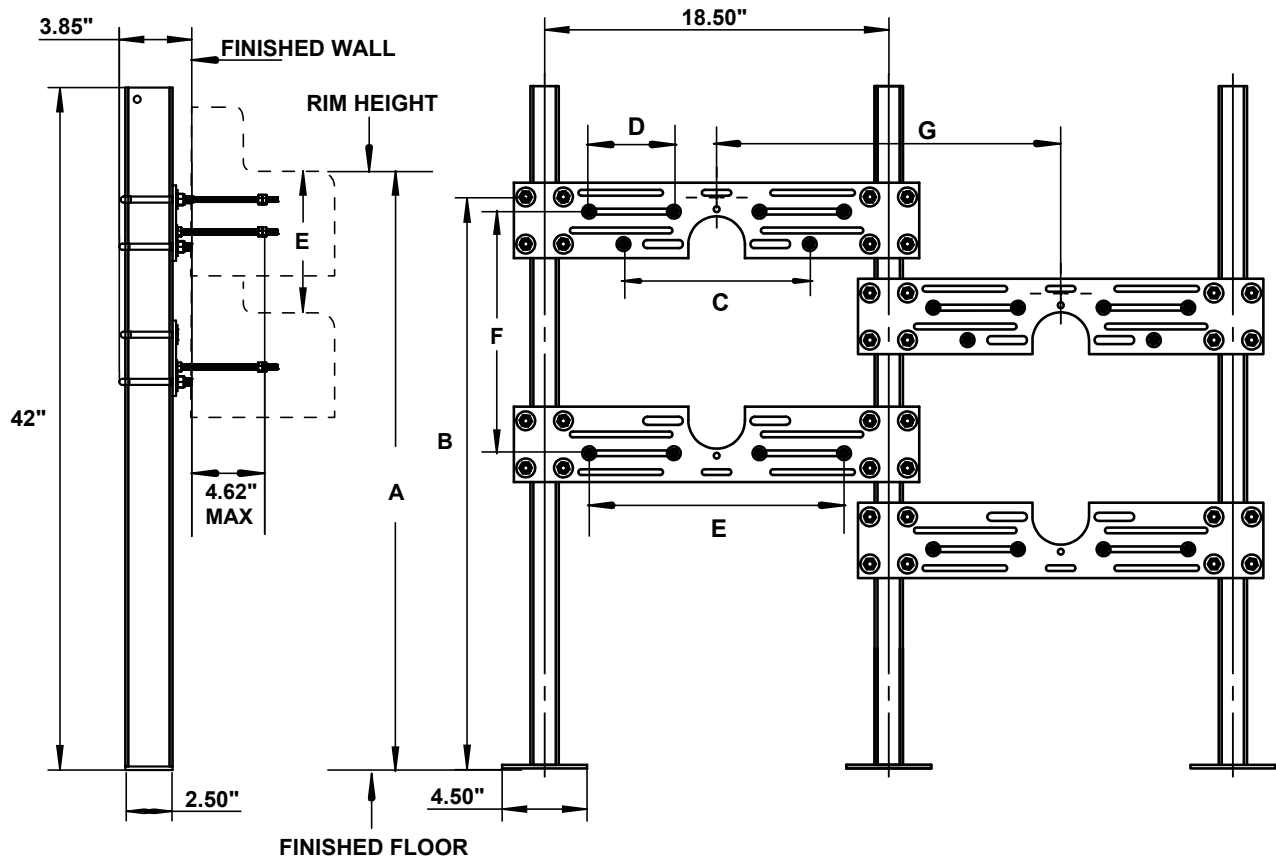

SIDE X SIDE DOUBLE PLATE-TYPE FIXTURE CARRIER FOR WATER COOLER

837 SERIES

SPECIFICATION

Sioux Chief 837 Series side x side double plate-type carrier with adjustable top support plate and lower bearing plate. Includes coated rectangular steel uprights with welded feet and mounting hardware. Designed in accordance with ASME A112.6.1M

Used to support wall hung fixtures where the load bearing carrier is concealed within the wall.

ITEM # SUBMITTED	_____
JOB NAME	_____
LOCATION	_____
ENGINEER	_____
CONTRACTOR	_____
PO#	_____ TAG _____

All feet to be secured to floor with 1/2" (min.) bolt and anchors - supplied by others

Fixture Manufacturer	Fixture Name	Fixture No	Size
A	B	C	D

Note: The dimensions in this drawing are based on information available. All dimensions should be verified with the fixture manufacturer. We do not accept responsibility for rough-in dimension changes by the fixture manufacturer.

Item Number

837-7D2